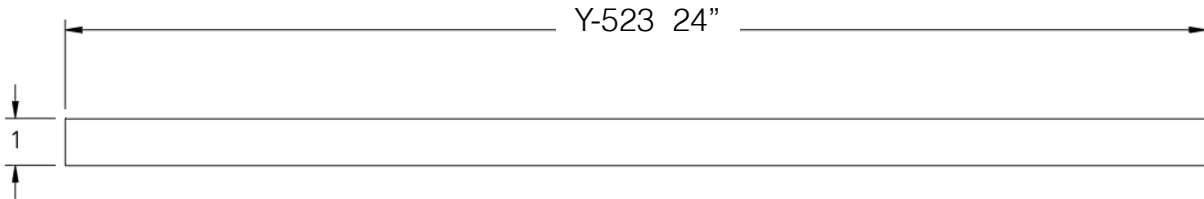

Dimensions in inches

FRONT